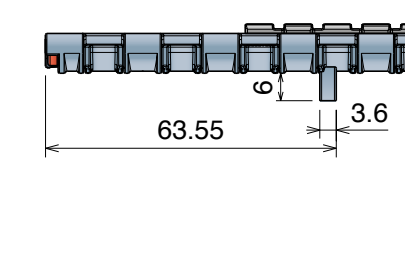

Version B - With 1 Positioner