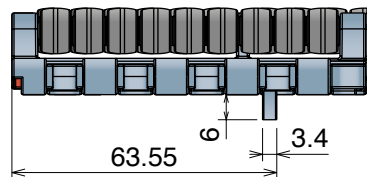

pg. 269-270

pg. 516->524

pg. 483

Metric Size

Version A - Standard

*Material

LFA - Code 01

Low friction Acetal

Max w. load: 21500 N/m
Weight: 24,0 kg/m²
Temp. range dry: -40÷80 °C
Temp. range wet: 1÷65 °C
Pin material: PBT white

Version B - With 1 Positioner

Version C - With 2 Positioners

Version A - Standard

| Series | Material | Width | Version |
|--------|----------|-------|---------|
| 5204 | * | 0085 | A |
| 5204 | * | 0170 | A |
| 5204 | * | 0255 | A |
| 5204 | * | 0340 | A |
| 5204 | * | 0425 | A |
| 5204 | * | 0510 | A |
| 5204 | * | 0595 | A |
| 5204 | * | 0680 | A |
| 5204 | * | 0765 | A |
| 5204 | * | 0850 | A |
| 5204 | * | 0935 | A |
| 5204 | * | 1020 | A |
| 5204 | * | 1105 | A |
| 5204 | * | 1190 | A |
| 5204 | * | 1275 | A |
| 5204 | * | 1360 | A |
| 5204 | * | 1445 | A |
| 5204 | * | 1530 | A |